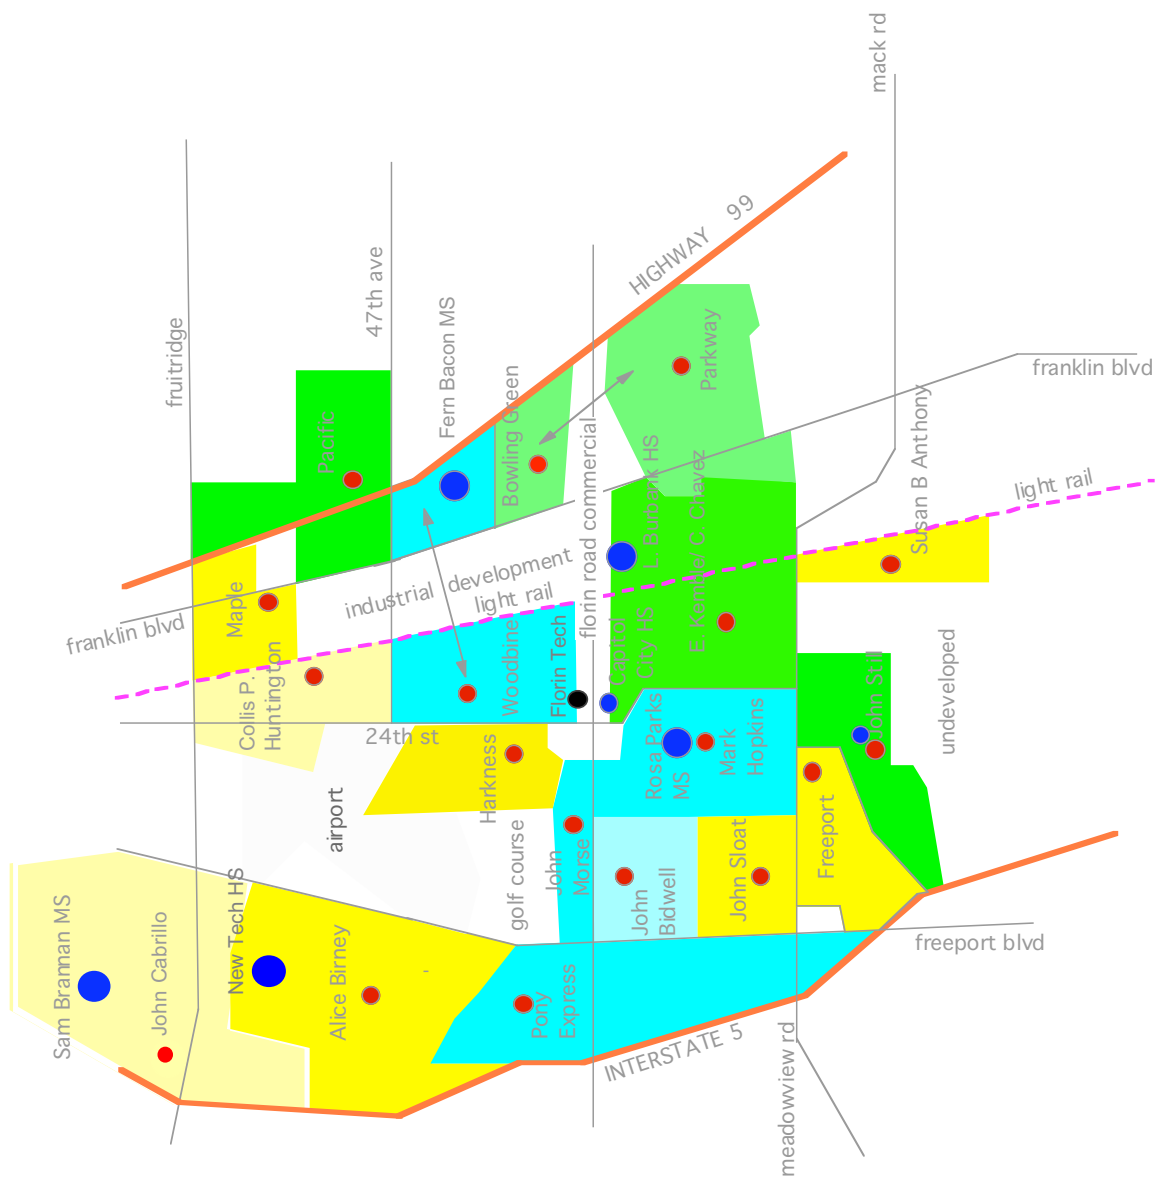

South Study Area

current elementary enrollment

elementary catchment areas

- yellow- below 350 students
- blue - between 350 and 450 students
- green- Over 450 students

saramento city unified school district